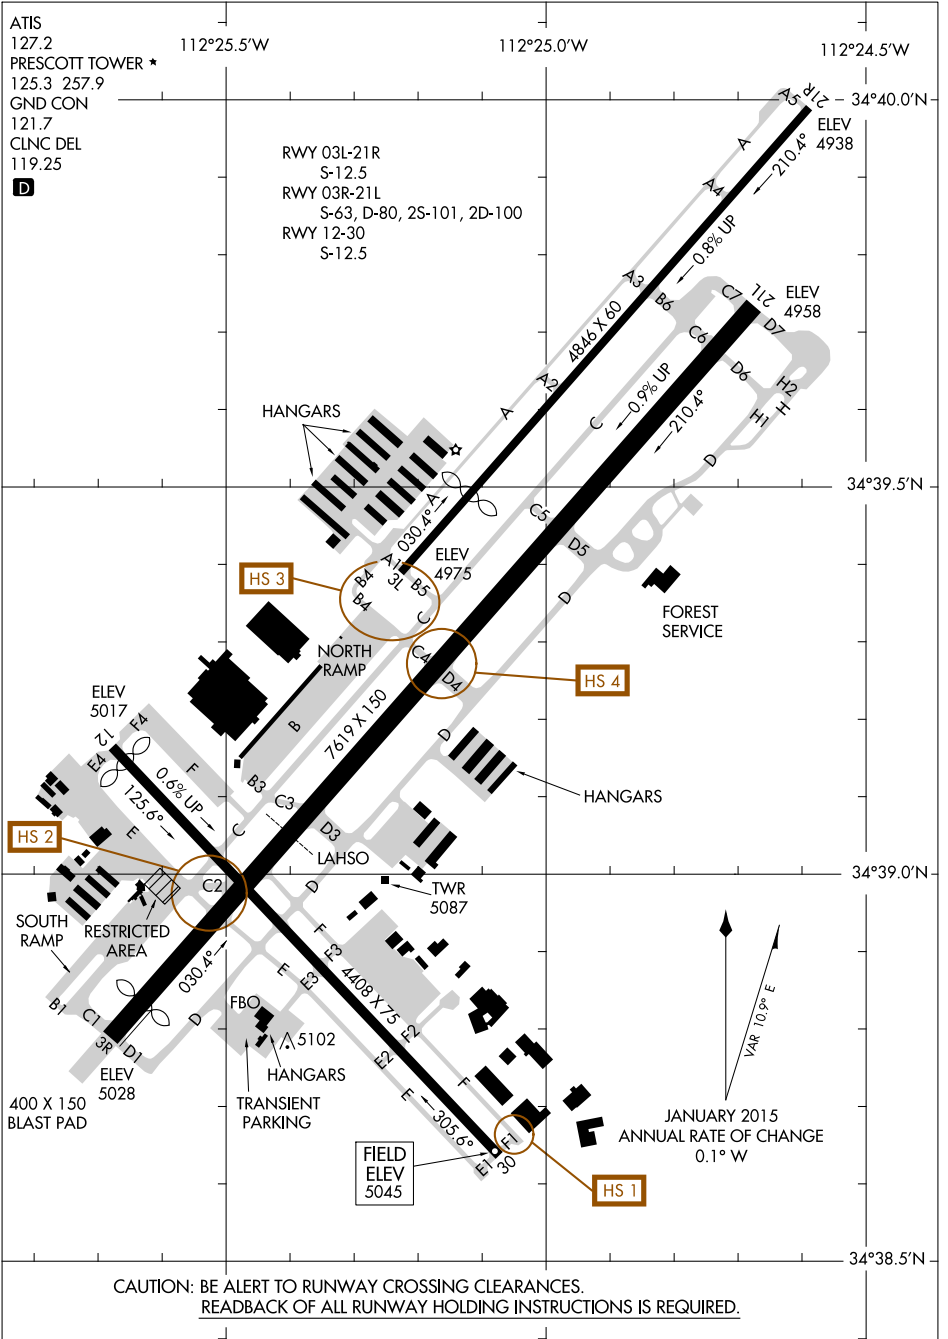

# AIRPORT DIAGRAM

AL-546 (FAA)

ERNEST A LOVE FIELD (PRC)  
PRESCOTT, ARIZONA

SW-4, 05 MAR 2015 to 02 APR 2015

SW-4, 05 MAR 2015 to 02 APR 2015

# AIRPORT DIAGRAM

PRESCOTT, ARIZONA  
ERNEST A LOVE FIELD (PRC)

JANUARY 2015  
ANNUAL RATE OF CHANGE  
0.1° W